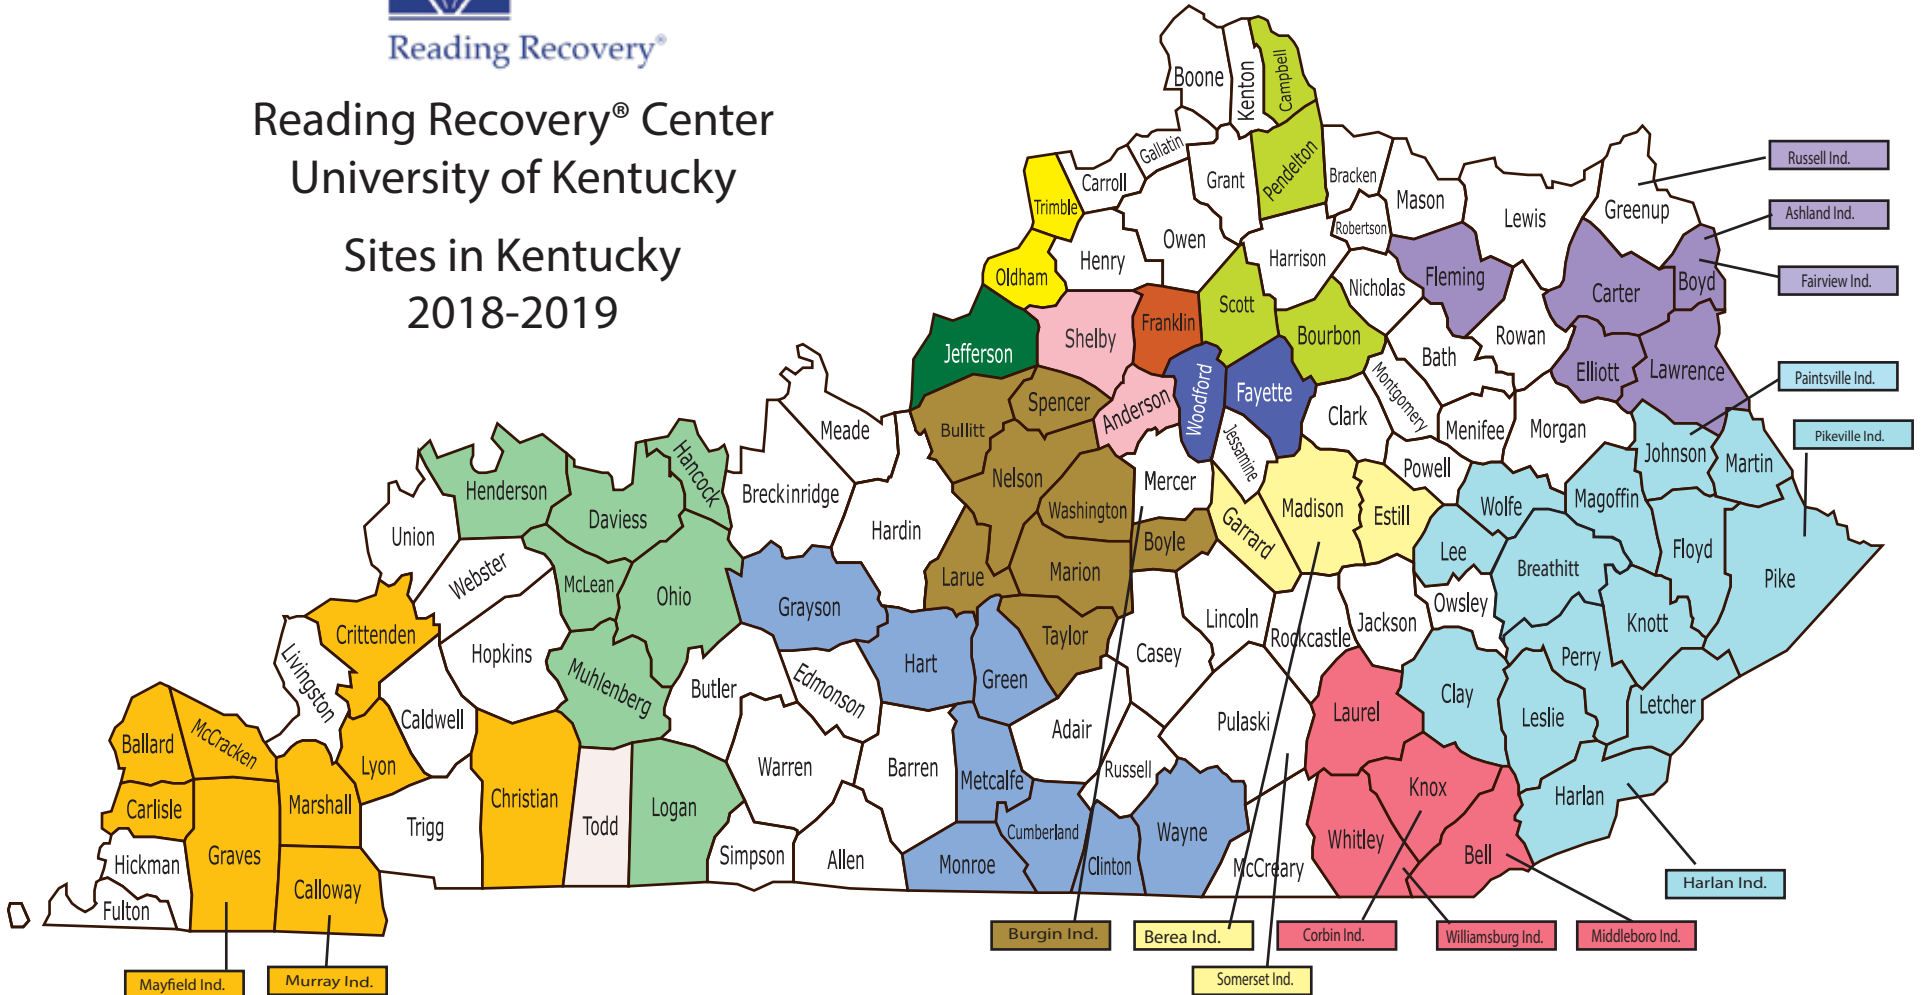

Reading Recovery®

Reading Recovery® Center University of Kentucky

Sites in Kentucky 2018-2019

- | | | | |
|--|--|--|---|
| Christian County Public Schools
Anita Armstrong | Jefferson County Public Schools
Allison Henry Amy Goodenough
Heather Wright | Madison County Public Schools
Amy Smith | Russell Independent Schools
Bev Ray |
| Bourbon County Public Schools
Somers Davis | KY Valley Educational Cooperative
Danna Duff/Pam Slone/Christy Hicks | Monroe County Public Schools
Tracy Hagan | Shelby County Public Schools
Sherri Wadsworth |
| Fayette County Public Schools
Beth Magsig / Amy Emmons | Knox County Public Schools
Carla Hinkle | Ohio County Public Schools
Debbie Gowins | |
| Franklin County Public Schools
Sherri Wadsworth | Oldham County Public Schools
Heather Garland | LaRue County Public Schools
Nancy Lane | |